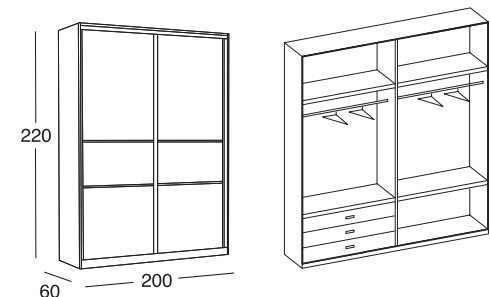

ARMARIO DE 2P CORREDERA JAPONESA
2 SLIDING JAPANESE DOORS WARDROBE 200cm

REF. 42
(CON CAJONERA)
(WITH INSIDE DRAWERS)
0,50 m³

REF. 42*
(SIN CAJONERA)
(WITHOUT INSIDE DRAWERS)

COLORES BASE BASE COLOUR	ACABADO PUERTAS DOORS FRONT FINISHES	PTOS./POINTS REF: 42-42*	MEDIDAS ESPECIALES SPECIAL SIZES
BLANCO/WHITE	PODRÁN SER EN BLANCO, NEGRO, VISÓN, PLATA Y NOGAL WHITE, BLACK, VISON, SILVER AND WALNUT CON CAJONERA (WITH INSIDE DRAWERS) SIN CAJONERA (WITHOUT INSIDE DRAWERS)	446,99 361,30	INCREMENTOS SOBRE TARIFA INCREASES ON RATE
NEGRO/BLACK			%
VISON/VISON			ANCHO/WIDTH: 30
GRIS/GRAY			ALTO/HIGH: 25
NOGAL/WALNUT			FONDO/DEPTH: 30
			COLUMNAS/COLUMNS: 30
			VIGA/BEAM: 30
			VARIOS CORTES: VARIOUS CUTS 35
			ANCHO SUP. 240 CM. WIDTH SUP. 240 CM.

Incremento por cada plafón tapizado: 19,25 puntos
Increase for center door upholstered: 19,25 points