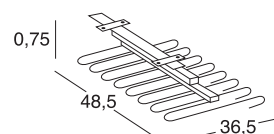

PANTALONERO EXTRAIBLE 8 PERCHAS
PULLOUT TROUSER TRAY

PUNTOS/POINTS 38,79