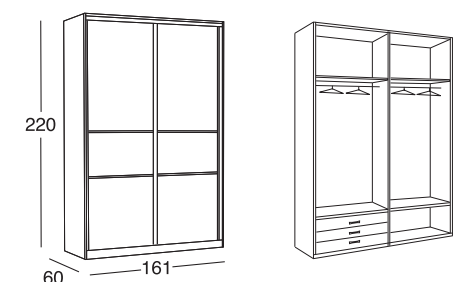

ARMARIO DE 2P CORREDERA
2 SLIDING JAPANESE DOORS WARDROBE 161cm

REF. 44
(CON CAJONERA)
(WITH INSIDE DRAWERS)
0,45 m³

REF. 44*
(SIN CAJONERA)
(WITHOUT INSIDE DRAWERS)

COLORES BASE BASE COLOUR	ACABADO PUERTAS DOORS FRONT FINISHES	PTOS./POINTS REF: 44	MEDIDAS ESPECIALES SPECIAL SIZES
BLANCO/WHITE	PODRÁN SER EN BLANCO, NEGRO, VISÓN, PLATA Y NOGAL WHITE, BLACK, VISON, SILVER AND WALNUT CON CAJONERA (WITH INSIDE DRAWERS) SIN CAJONERA (WITHOUT INSIDE DRAWERS)	400,99 342,76	INCREMENTOS SOBRE TARIFA INCREASES ON RATE
NEGRO/BLACK			%
VISON/VISON			ANCHO/WIDTH: 30
GRIS/GRAY			ALTO/HIGH: 25
NOGAL/WALNUT			FONDO/DEPTH: 30
			COLUMNAS/COLUMNS: 30
			VIGA/BEAM: 30
			VARIOS CORTES: VARIOUS CUTS 35
			ANCHO SUP. 240 CM. WIDTH SUP. 240 CM.

Incremento por cada plafón tapizado: 19,25 puntos
Increase for center door upholstered: 19,25 points