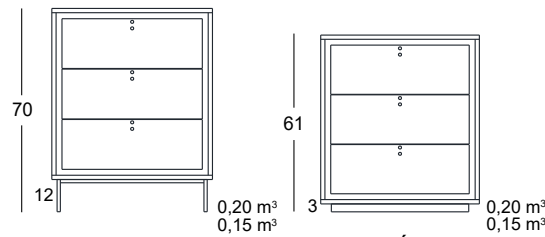

MESITA 3 CAJONES

58CM - 50CM (FONDO 38CM)

CON PATAS
REF: MK2P (58 CM)
REF: MK3P (50 CM)

CON ZÓCALO
REF: MK2Z (58 CM)
REF: MK3Z (50 CM)

ARMAZONES

FRENTES

PUNTOS

REF: MK2P	REF: MK2Z
REF: MK3P	REF: MK3Z
COLORES BASE	TODOS LOS COLORES
89	72

Incluidos: Guías ocultas con frenos y patas ó zócalo